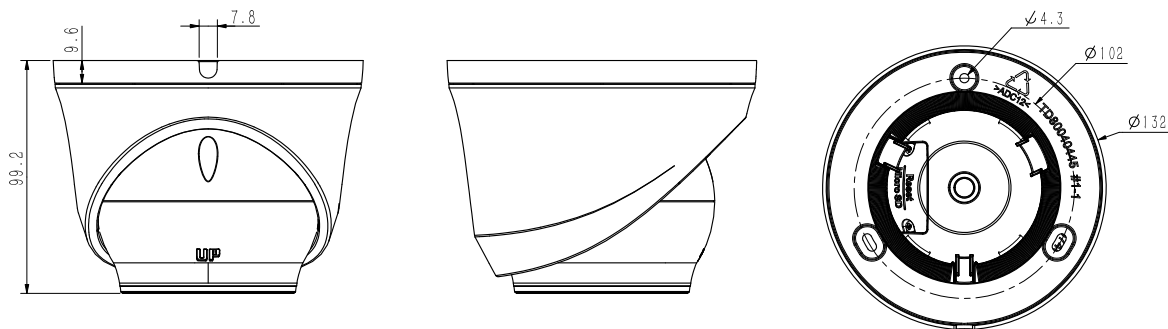

# TC-C35SS SPEC: I3/A/E/Y/M/C/H/2.7-13.5MM

## DIMENSIONS